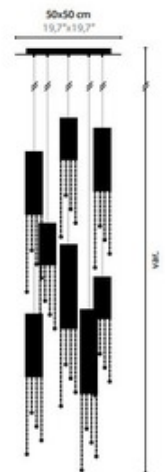

BRAND

Ifari

DESCRIPTION

Sexy Crystals Suspension 6318 is available in a Brilliant Brass, Satin Brass, Bronze, Chrome or Matt Nickel finish with Crystal or Swarovski Strass Crystals. Available in small, Medium or Large. Eight 50 watt, 120 volt MR16/GU10 base Halogen lamps are required but not included. Small: 19.7 inch width x 7.9 inch height x 118 overall height. Medium: 19.7 inch width x 11.8 inch height x 118 inch overall height. Large: 19.7 inch width x 15.7 inch height x 118 inch overall height.

Shown in: Chrome / Swarovski Strass

SHADE COLOR	Swarovski Strass
BODY FINISH	Chrome
WATTAGE	56W
DIMMER	Standard 120V
DIMENSIONS	19.7"W x 15.7"H
BULB NOT INCLUDED	
LAMP	8 x MR16/GU10/7W/120V LED

SPEC # ILF73927

SEXY CRYSTALS H8

- 6318/20 CRYSTAL
- 6318/20s SWAROVSKI STRASS
- 6318/30 CRYSTAL
- 6318/30s SWAROVSKI STRASS
- 6318/40 CRYSTAL
- 6318/40s SWAROVSKI STRASS
- 6318/8mix CRYSTAL
tubes 3x20 3x30 2x40 cm
- 6318/8mix/s SWAROVSKI STRASS
tubes 3x20 3x30 2x40 cm

8 x 50W max. / GU10 / 220V incl.
With cable 3 mtr / 118"
Colours: 00-01-02-05-16

COMPANY	PROJECT	FIXTURE TYPE	APPROVED BY	DATE