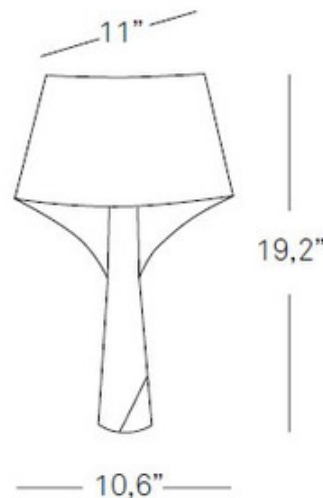

AIR Large Table

Designer: Ray Power

Description:

The Air Large Table is formed from bent Polywood laminated wood veneer. Veneer colors include Ivory White, Beach, Blue, Cherry, Chocolate, Orange, Red, Turquoise or Yellow. One 9 watt 120 volt GU24 base compact fluorescent bulb is required, but not included. 10.6 inch width x 19.2 inch height. Made in Spain. cUL listed.

Shown in: Brushed Nickel / Red Wood

List Price: \$808.75
Our Price: \$647.00

Shade Color: Red Wood
Body Finish: Brushed Nickel
Lamp: 1 x CF/GU24/9W/120V Compact Fluorescent
Wattage: 9W
Dimmer: Not Dimmable
Dimensions: 19.2"H x 10.6"W x 11"D