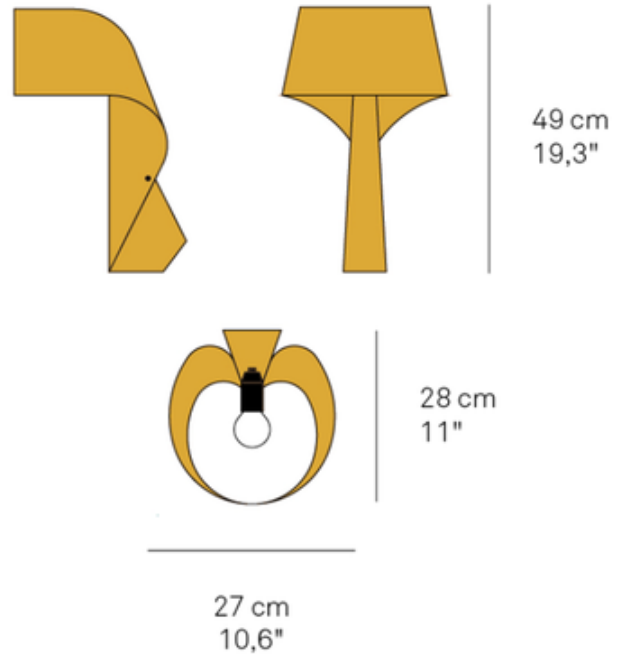

BRAND

LZF

DESCRIPTION

The Air Table Lamp is sublime, graceful and enchanting. Its shape exhibits the designer's characteristic penchant for imaginative three-dimensional forms. The Air lamp's pleats and folds work to create a unique wood veneer light, one whose character demonstrates balance with equanimity and restraint. Available in a variety of wood veneer finishes. Dimming switch on cord.

SHADE COLOR	Red
BODY FINISH	N/A
WATTAGE	5W
DIMMER	Standard 120V
DIMENSIONS	10.6"W x 19.3"H x 11"D
BULB NOT INCLUDED	
LAMP	1 x LED/GU24/5W/120V LED

SPEC # LZF74060

COMPANY	PROJECT	FIXTURE TYPE	APPROVED BY	DATE