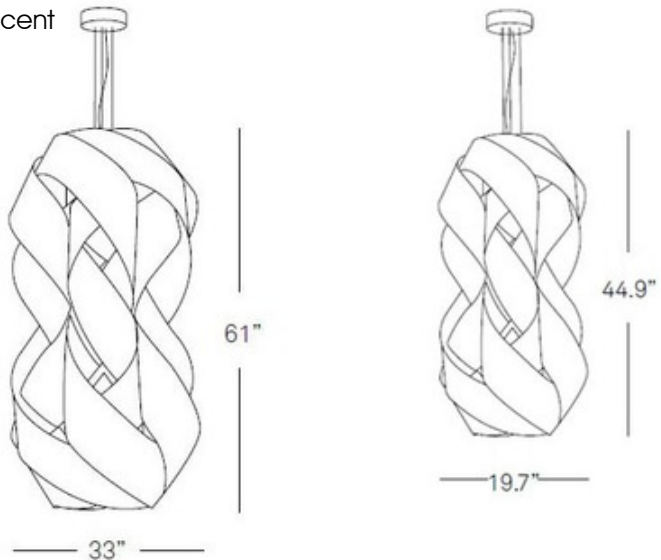

Anfora Suspension

Description:

The Anfora Suspension features interlacing wooden veneer slat in Grey Wood with Brushed Nickel canopy. Clear cord. Small: One 100 watt G25 medium base Incandescent lamp is required, but not included. 16.5 inch width x 31.5 inch height. Medium: One 100 watt G25 Medium base Incandescent lamp is required, but not included. 19.7 inch width x 44.9 inch height. Made in Spain. cUL listed.

Shown in: Brushed Nickel / Grey Wood

List Price: \$3505.50
Our Price: \$2804.40

Shade Color: Grey Wood
Body Finish: Brushed Nickel
Lamp: 2 x G25/Medium (E26)/100W/120V Incandescent
Wattage: 200W
Dimmer: Incandescent
Dimensions: 96"L x 44.9"H x 23.6"W