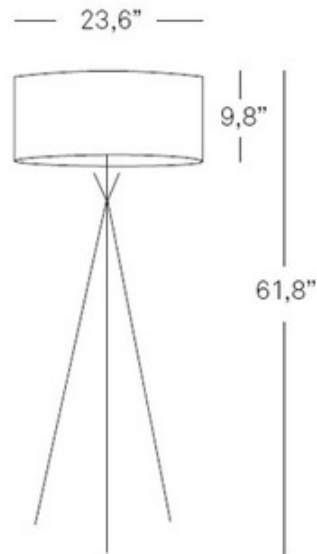

Cosmos Floor Lamp

Description:

Cosmos Floor Lamp, designed by Marivi Calvo, has a tripod metal base in Brushed Nickel with wood veneer shade and an opal acrylic diffuser. Available in Ivory White Wood, Natural Beach Wood, Natural Cherry Wood, Orange Wood, Pink Wood, or Yellow Wood. Three 100 watt G25 Medium base Incandescent lamps are required, but not included. cUL listed. Made in Spain. 23.6 inch width x 62.6 inch height. 9.8 inch shade height.

Shown in: Brushed Nickel / Orange Wood

List Price: \$3493.75
Our Price: \$2795.00

Shade Color: Orange Wood
Body Finish: Brushed Nickel
Lamp: 3 x G25/Medium (E26)/100W/120V Incandescent
 3 x G25/Medium (E26)/120V LED
Wattage: 300W
Dimmer: Incandescent
Dimensions: 62.6"H x 23.6"W