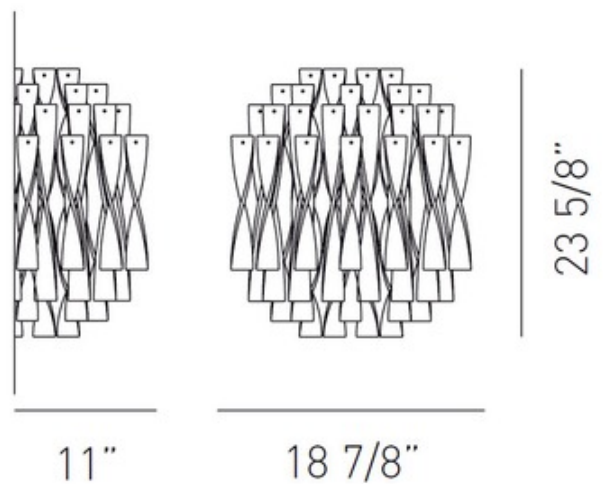

COMPANY

PROJECT

FIXTURE TYPE

APPROVED BY

DATE