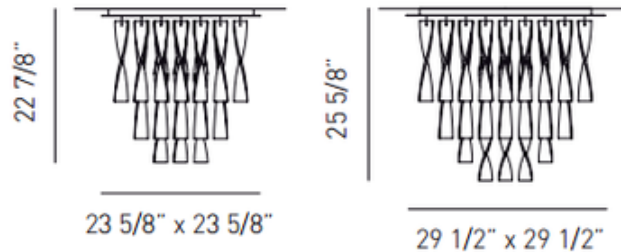

AVIR Tiered Semi Flush Ceiling Light

Designer: Manuel Vivian

Description:

AVIR Suspended Semi Flush Ceiling Light with double-layered hand twisted colored glass pendants available in White, Red, Crystal or Tea suspended from a canopy in Polished Steel or Gold Leaf finish. General light distribution. Four 100 watt 120 volt T10 medium base halogen bulbs, not included. Small: 23.6 inch width x 23.6 inch depth x 22.8 inch height. Large: 29.5 inch width x 29.5 inch depth x 25.6 inch height. ETL listed.

Shown in: Polished Steel / Crystal

List Price: \$7534.29
Our Price: \$4482.90

Shade Color: Crystal
Body Finish: Polished Steel
Lamp: 4 x T10/Medium (E26)/100W/120V Halogen
Wattage: 400W
Dimmer: Incandescent
Dimensions: 22.8"H x 23.6"W x 23.6"D