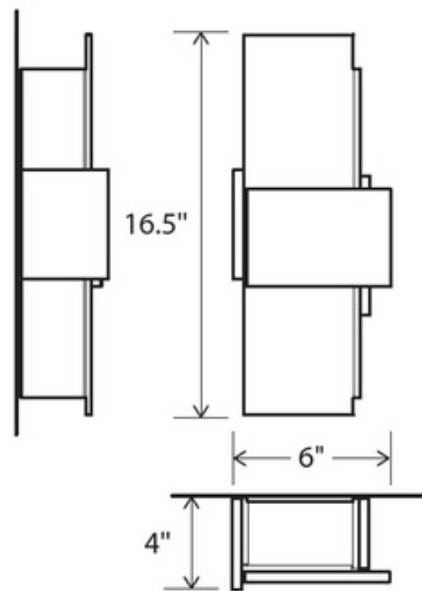

BRAND

Cerno

DESCRIPTION

The Acuo Wall Sconce combines handmade construction and superior materials to create a modern piece with an intriguing geometric design that will blend in with a variety of interior styles.
Note: Vertical mounting only.

Shown in: Walnut / Frosted

SHADE COLOR	Frosted
BODY FINISH	Walnut
WATTAGE	14W
DIMMER	Low Voltage Electronic
DIMENSIONS	6"W x 16.5"H x 4"D
INTEGRATED LED MODULE	
LAMP	1 x LED/14W/120V LED

Technical Information

LUMINOUS FLUX	1130 lumens
LUMENS/WATT	80.71
LAMP COLOR	2700K
COLOR RENDERING	90 CRI

SPEC # CER74266

COMPANY	PROJECT	FIXTURE TYPE	APPROVED BY	DATE