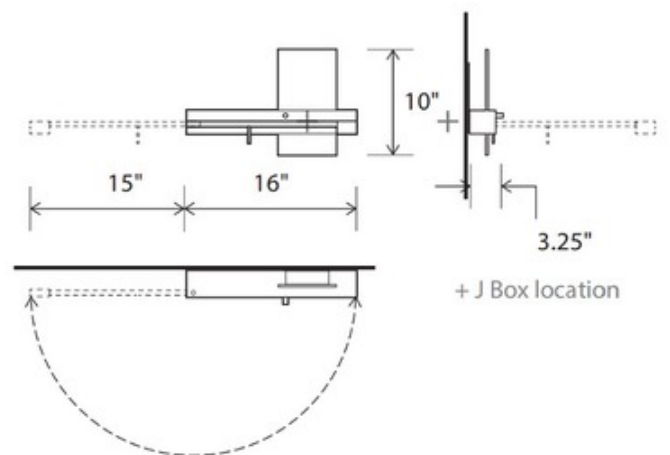

BRAND

Cerno

DESCRIPTION

Levo Right Wall Light features a static light with a swing arm and rotating head light. Walnut body with aluminum accents. Includes 10 watt USB charger. Wall Light is fully dimmable. Swing arm light is not dimmable. Available in hardwired or cord and plug applications. UL listed.

Shown in: Walnut / Aluminum

SHADE COLOR	N/A
BODY FINISH	Walnut / Aluminum
WATTAGE	10W
DIMMER	Dimmable
DIMENSIONS	16"W x 10"H x 3.25"D
INTEGRATED LED MODULE	
LAMP	1 x LED/10W/120-230V LED

Technical Information

LUMINOUS FLUX	725 lumens
LUMENS/WATT	72.50
LAMP COLOR	2700K
COLOR RENDERING	90 CRI

SPEC # CER74267

COMPANY	PROJECT	FIXTURE TYPE	APPROVED BY	DATE