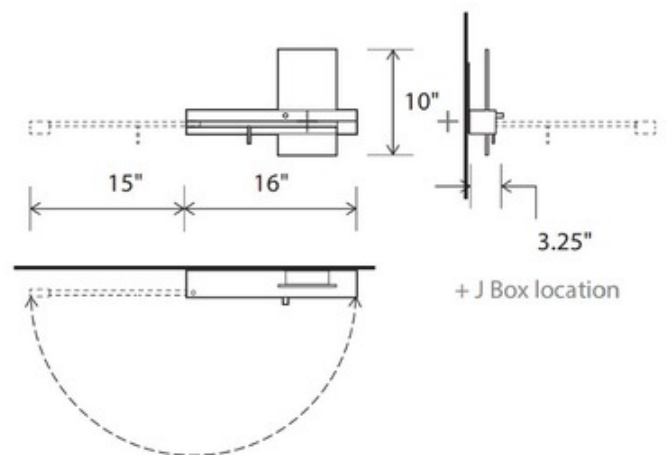

COMPANY

PROJECT

FIXTURE TYPE

APPROVED BY

DATE