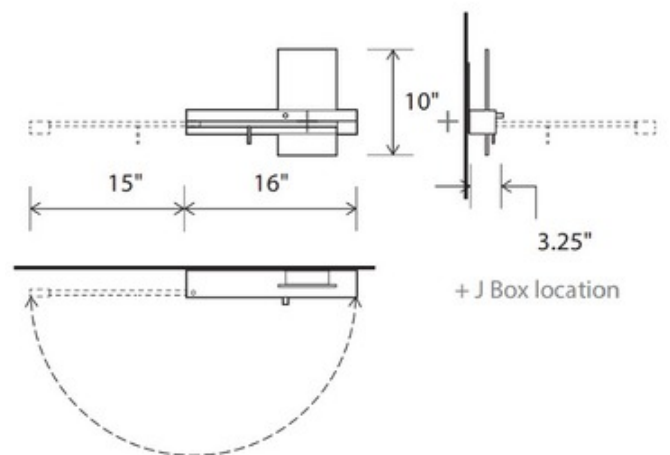

BRAND

Cerno

DESCRIPTION

Levo Left Wall Light features a static light with a swing arm and rotating head light. Walnut body with aluminum accents. Includes 10 watt USB charger. Wall Light is fully dimmable. Swing arm light is not dimmable. Available in hardwired or cord and plug applications. UL listed.

Shown in: Walnut / Aluminum

SHADE COLOR	N/A
BODY FINISH	Walnut / Aluminum
WATTAGE	10W
DIMMER	Dimmable
DIMENSIONS	16"W x 10"H x 3.25"D
INTEGRATED LED MODULE	
LAMP	1 x LED/10W/120-230V LED

Technical Information

LUMINOUS FLUX	725 lumens
LUMENS/WATT	72.50
LAMP COLOR	2700K
COLOR RENDERING	90 CRI

SPEC # CER74269

COMPANY	PROJECT	FIXTURE TYPE	APPROVED BY	DATE