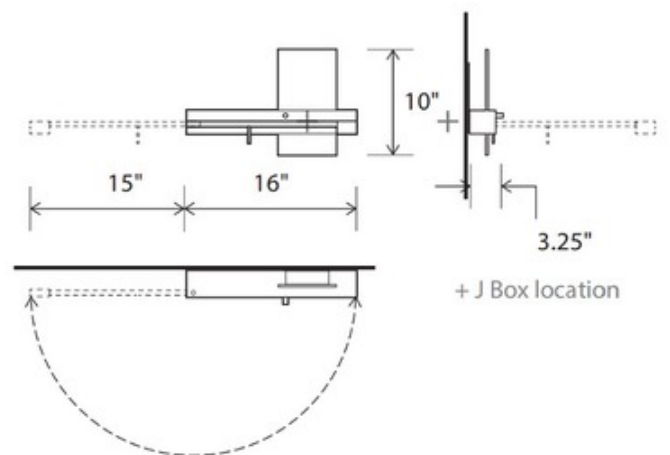

BRAND

Cerno

DESCRIPTION

Levo Left Wall Light features a static light with a swing arm and rotating head light. Walnut body with aluminum accents. Includes 10 watt USB charger. Wall Light is fully dimmable. Swing arm light is not dimmable. Available in hardwired or cord and plug applications. UL listed.

Shown in: Walnut / Aluminum

SHADE COLOR	N/A
BODY FINISH	Walnut / Aluminum
WATTAGE	10W
DIMMER	Dimmable
DIMENSIONS	16"W x 10"H x 3.25"D
INTEGRATED LED MODULE	
LAMP	1 x LED/10W/120-277V LED

Technical Information

LUMINOUS FLUX	725 lumens
LUMENS/WATT	72.50
LAMP COLOR	2700K
COLOR RENDERING	90 CRI

SPEC # CER74270

COMPANY	PROJECT	FIXTURE TYPE	APPROVED BY	DATE