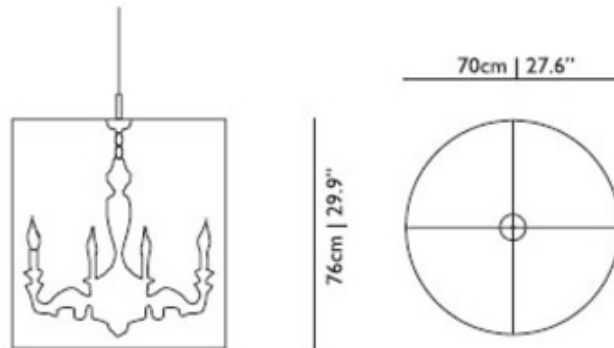

Light Shade Pendant

**Designer:** Jurgen Bey

**Description:**

Light Shade Shade features a transparent shade that is a one way mirror that reflects its environment as well as concealing the chandelier within. When the light is turned on, the Light Shade Shade reveals its unforeseen identity and projects the beauty that lies within. 40 watt, 120 volt B10/Candelabra incandescent bulbs are required, but not included. 156 inch black cable included with Chrome canopy. General light distribution. Made in the Netherlands. cUL listed. Medium: 27.6 inch width x 33.1 inch height. Large: 37.4 inch diameter x 33.1 inch height. X-Large: 18.5 inch width x 35.4 inches high.

Shown in: Chrome / Transparent Mirror

**List Price:** \$2500.00  
**Our Price:** \$1750.00

**Shade Color:** Transparent Mirror  
**Body Finish:** Chrome  
**Lamp:** 3 x A19/Medium (E26)/60W/120V Incandescent  
 3 x A19/Medium (E26)/120V LED  
**Wattage:** 180W  
**Dimmer:** Incandescent  
**Dimensions:** 35.4"H x 18.5"W