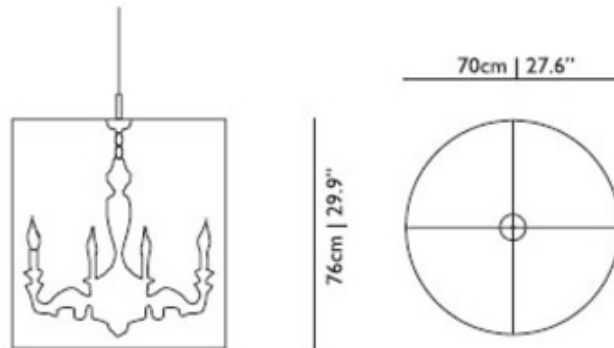

Light Shade Pendant

Designer: Jurgen Bey

Description:

Light Shade Shade features a transparent shade that is a one way mirror that reflects its environment as well as concealing the chandelier within. When the light is turned on, the Light Shade Shade reveals its unforeseen identity and projects the beauty that lies within. 40 watt, 120 volt B10/Candelabra incandescent bulbs are required, but not included. 156 inch black cable included with Chrome canopy. General light distribution. Made in the Netherlands. cUL listed. Medium: 27.6 inch width x 33.1 inch height. Large: 37.4 inch diameter x 33.1 inch height. X-Large: 18.5 inch width x 35.4 inches high.

Shown in: Chrome / Transparent Mirror

List Price: \$7407.14
Our Price: \$5185.00

Shade Color: Transparent Mirror
Body Finish: Chrome
Lamp: 18 x B10/Candelabra (E12)/40W/120V Incandescent
 18 x B10/Candelabra (E12)/120V LED
Wattage: 720W
Dimmer: Incandescent
Dimensions: 33.1"H x 37.4"W