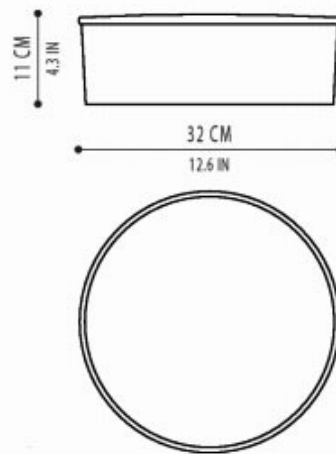

Box Round Wall Sconce or Ceiling Flush Mount

Description:

Box Round Wall Sconce or Ceiling Flush Mount features polycarbonate in Transparent, Red, Yellow, Green, Blue, or Orange with a Clear diffuser. Available in Halogen, Incandescent, or Compact Fluorescent options. Halogen: Two 60 watt 120 volt JCD type G9 base halogen bulbs are required, but not included. Incandescent: Two 60 watt, 120 volt A19 type medium base incandescent bulbs are required, but not included. Compact Fluorescent: Two 26 watt, 120 volt T4 type GX24q-3 base compact fluorescent bulbs are required, but not included. 12.6 inch diameter x 4.3 inch depth.

Shown in: Red / Clear

List Price: \$720.00
 Our Price: \$576.00

Shade Color: Clear
 Body Finish: Red
 Lamp: 2 x JCD/G9/60W/120V Halogen
 Wattage: 120W
 Dimmer: Incandescent
 Dimensions: 12.6"H x 12.6"W x 4.3"D