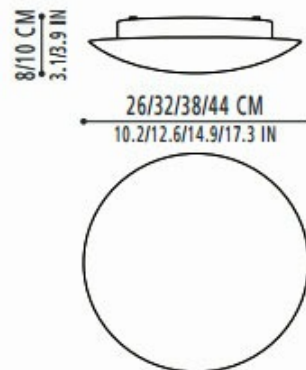

Clara Enclosed Glass Ceiling or Wall Light

Description:

Clara Wall or Ceiling Light with enclosed glass features an opal glass diffuser with finish in White. Available in three sizes. Small size is 12.6 inch diameter x 3.9 inches high and requires one 60 watt 120 volt A19 incandescent lamp or one 26 watt G24q-3 compact fluorescent lamp. Medium size is 14.9 inch diameter x 3.9 inches high and requires two 60 watt 120 volt A19 incandescent lamps or two 26 watt G24q-3 compact fluorescent lamps. Large size is 17.3 inch diameter x 3.9 inches high and requires two 75 watt 120 volt A19 incandescent lamps or two 26 watt G24q-3 compact fluorescent lamps.. Lamps not included.

Shown in: White / Opal

List Price: \$295.88
Our Price: \$236.70

Shade Color: Opal
Body Finish: White
Lamp: 1 x A19/Medium (E26)/60W/120V Incandescent
 1 x A19/Medium (E26)/120V LED
Wattage: 60W
Dimmer: Incandescent
Dimensions: 3.9"H x 12.6"W