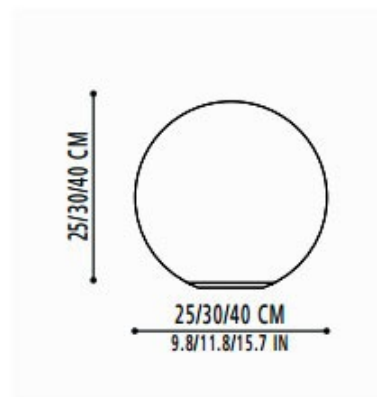

Sferis Table Lamp

Description:

Sferis Table Lamp features a round opal glass shade with base finish in White available in two sizes. Small is 11.8 inch diameter x 11.8 inches high and requires one 100 watt 120 volt A19 incandescent lamp not included. Large is 15.7 inch diameter x 15.7 inches high and requires one 100 watt 120 volt A19 incandescent lamp not included.

Shown in: White / Opal

List Price: \$614.25
Our Price: \$491.40

Shade Color: Opal
Body Finish: White
Lamp: 1 x A19/Medium (E26)/72W/120V Incandescent
 1 x A19/Medium (E26)/120V LED
Wattage: 72W
Dimmer: Incandescent
Dimensions: 15.7"H x 15.7"W