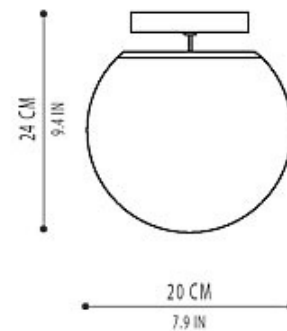

BRAND

Al Lati Lights

DESCRIPTION

Berlino Ceiling Light features a round opal glass diffuser with a stem and canopy in Chrome or White finish. One 60 watt 120 volt A19 incandescent lamp not included. 7.9 inch diameter x 9.4 inches high.

SHADE COLOR	Opal
BODY FINISH	White
WATTAGE	60W
DIMMER	Standard 120V
DIMENSIONS	7.9"W x 9.4"H
BULB NOT INCLUDED	
LAMP	1 x A19/Medium (E26)/60W/120V Incandescent 1 x A19/Medium (E26)/120V LED

SPEC #

AIL74316