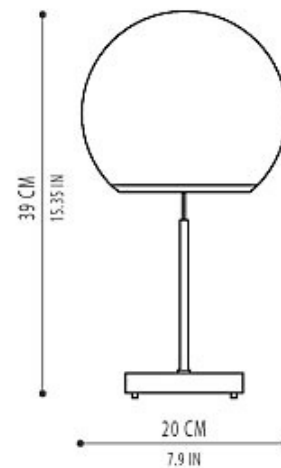

COMPANY

PROJECT

FIXTURE TYPE

APPROVED BY

DATE