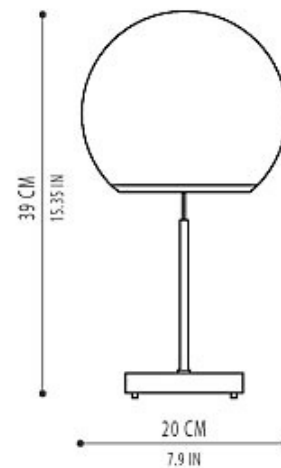

BRAND

AI Lati Lights

DESCRIPTION

Berlino Table Lamp features a round opal glass diffuser with a metal stem and base in Chrome or White finish. Â One 60 watt 120 volt G16.5 medium base incandescent candelabra base bulb required, but not included. Â 7.9 inch diameter x 15.35 inches high.

SHADE COLOR	Opal
BODY FINISH	Chrome
WATTAGE	60W
DIMMER	Standard 120V
DIMENSIONS	7.9"W x 15.35"H
BULB NOT INCLUDED	
LAMP	1 x G16.5/Medium (E26)/60W/120V Incandescent 1 x A19/Medium (E26)/120V LED

SPEC # AIL74319