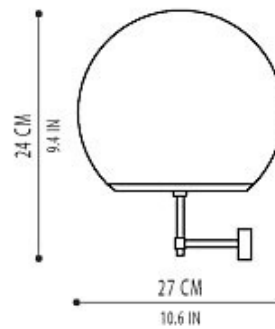

Berlino Wall Light

Description:

Berlino Wall Light features a round opal glass diffuser with a metal arm in Chrome or White finish. One 60 watt 120 volt A19 incandescent lamp not included. 9.4 inches high x 10.6 inches deep.

Shown in: Chrome / Opal

List Price: \$550.13
Our Price: \$440.10

Shade Color: Opal
Body Finish: Chrome
Lamp: 1 x A19/Medium (E26)/60W/120V Incandescent
 1 x A19/Medium (E26)/120V LED
Wattage: 60W
Dimmer: Incandescent
Dimensions: 9.4"H x 7.9"W