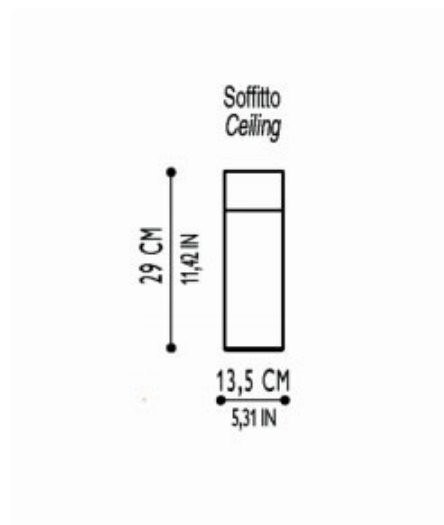

Cilindro Ceiling Light

Description:

Cilindro Ceiling features a cylinder shape opal glass shade with White or Chrome finish. One 42 watt G24q-4 compact fluorescent lamp or one 100 watt 120 volt A19 incandescent lamp not included. 5.3 inch diameter x 11.4 inches high..

Shown in: Chrome / Opal

List Price: \$698.63
Our Price: \$558.90

Shade Color: Opal
Body Finish: Chrome
Lamp: 1 x A19/Medium (E26)/72W/120V Incandescent
 1 x A19/Medium (E26)/120V LED
Wattage: 72W
Dimmer: Incandescent
Dimensions: 11.4"H x 5.3"W