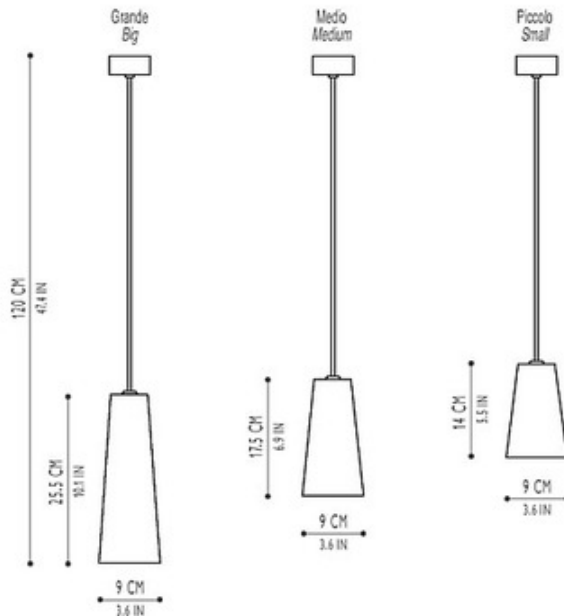

Conetto Pendant Light

Description:

Conetto Pendant Light features opal glass with Chrome finish available in three sizes. Small size is 3.6 inch diameter x 5.5 inch high glass shade x 47.4 inch overall height and requires one 60 watt E12 minican halogen lamp. Medium size is 3.6 inch diameter x 6.9 inch high glass shade x 47.4 inch overall height and requires one 60 watt E12 minican halogen lamp. Large size is 3.6 inch diameter x 10.1 inch high glass shade x 47.4 inch overall height and requires one 60 watt E12 minican halogen lamp. Lamps not included.

Shown in: Chrome / Opal

List Price: \$423.00
 Our Price: \$338.40

Shade Color: Opal
 Body Finish: Chrome
 Lamp: 1 x JD/Minican (E11)/60W/120V Halogen
 Wattage: 60W
 Dimmer: Incandescent
 Dimensions: 6.9"H x 3.6"W

Product Number: AIL74358			
Company:		Fixture Type:	Date: Apr 22, 2018
Project:		Approved By:	

Fax: (773) 883-6131

Phone: 866-954-4489

Address: 1718 W. Fullerton Ave. Chicago IL 60614

www.Lightology.com