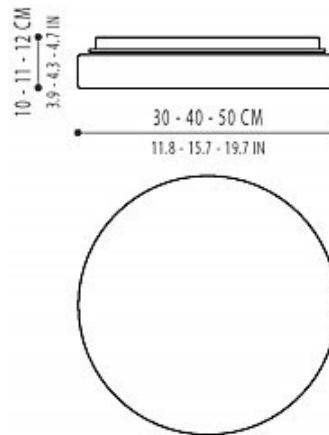

Drum Metal Wall or Ceiling Light

Description:

Drum Metal Wall or Ceiling Lamp features opal glass with White or Chrome finish and is available in three sizes. Small size is 11.8 inch diameter x 3.9 inches high and requires one 26 watt GX24q-3 compact fluorescent lamp or one 60 watt 120 volt A19 incandescent lamp. Medium size is 15.7 inch diameter x 4.3 inches high and requires two 26 watt GX24q-3 compact fluorescent lamps or two 75 watt 120 volt A19 incandescent lamps. Large size is 19.7 inch diameter x 4.7 inches high and requires two 32 watt GX24q-3 compact fluorescent lamps or two 75 watt A19 120 volt incandescent lamps. Lamps not included.

Shown in: Chrome / Opal

List Price: \$1207.13
 Our Price: \$965.70

Shade Color: Opal
 Body Finish: Chrome
 Lamp: 2 x T4/GX24q-3/32W/120V Compact Fluorescent
 Wattage: 64W
 Dimmer: Not Dimmable
 Dimensions: 4.7"H x 19.7"W