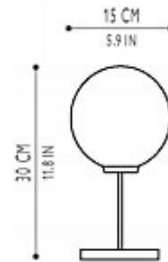

Pallina Table Lamp

Description:

Pallina Table Lamp features a round opal glass shade with finish in Chrome. 11.8 inches high x 5.9 inch diameter shade. One 40 watt 120 volt G9 halogen lamp not included.

Shown in: Chrome / Opal

List Price: \$528.75
Our Price: \$423.00

Shade Color: Opal
Body Finish: Chrome
Lamp: 1 x JCD/G9/40W/120V Halogen
Wattage: 40W
Dimmer: Incandescent
Dimensions: 11.8"H x 5.9"W x 5.9"D