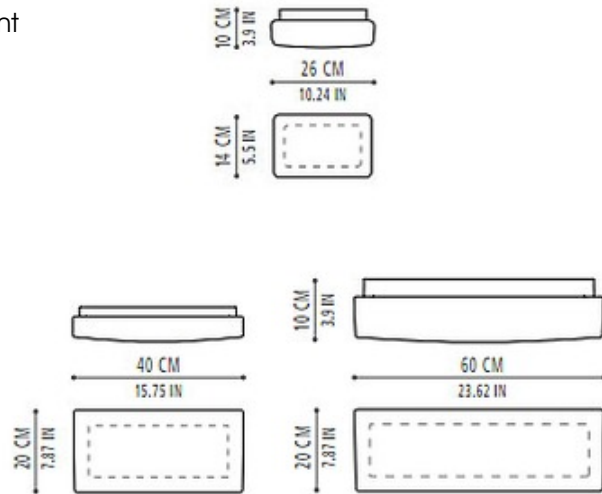

# Rialto Rectangle Wall or Ceiling Light

**Description:**

Rialto Wall or Ceiling light features blown triplex satin finished opal glass with finish in White. Available in three sizes. Small size is 5.5 inch wide x 10.24 inches long x 3.9 inches high and requires one 100 watt 120 volt A19 incandescent lamp or one 26 watt G24q-3 compact fluorescent lamp. Medium size is 7.87 inches wide x 15.75 inches long x 3.9 inches high and requires two 75 watt 120 volt A19 incandescent lamps or two 24 watt 2G11 compact fluorescent lamps. Large size is 7.87 inches wide x 23.62 inches long x 3.9 inches high and requires three 75 watt 120 volt A19 incandescent lamps or two 36 watt 2G11 compact fluorescent lamps. Lamps not included. UL listed.

Shown in: White / Opal

**List Price:** \$677.25  
**Our Price:** \$541.80

**Shade Color:** Opal  
**Body Finish:** White  
**Lamp:** 2 x A19/Medium (E26)/75W/120V Incandescent  
 2 x A19/Medium (E26)/120V LED  
**Wattage:** 150W  
**Dimmer:** Incandescent  
**Dimensions:** 15.75"L x 3.9"H x 7.87"W