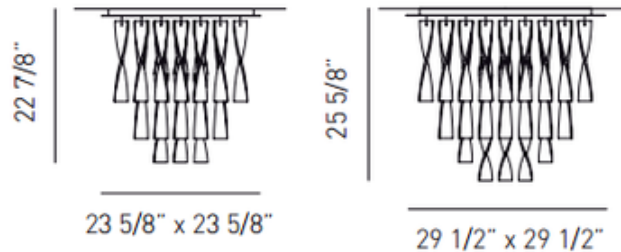

AVIR Tiered Semi Flush Ceiling Light

Designer: Manuel Vivian

Description:

AVIR Suspended Semi Flush Ceiling Light with double-layered hand twisted colored glass pendants available in White, Red, Crystal or Tea suspended from a canopy in Polished Steel or Gold Leaf finish. General light distribution. Four 100 watt 120 volt T10 medium base halogen bulbs, not included. Small: 23.6 inch width x 23.6 inch depth x 22.8 inch height. Large: 29.5 inch width x 29.5 inch depth x 25.6 inch height. ETL listed.

Shown in: Polished Steel / Red

List Price: \$16174.29
Our Price: \$11322.00

Shade Color: Red
Body Finish: Polished Steel
Lamp: 4 x T10/Medium (E26)/100W/120V Halogen
Wattage: 400W
Dimmer: Incandescent
Dimensions: 25.6"H x 29.5"W x 29.5"D