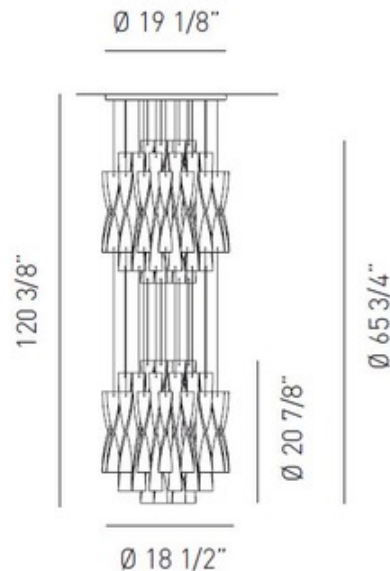

AVIR Double Suspension

Designer: Manuel Vivian

Description:

AVIR 2 Tier Suspension features two pendants with double-layered colored Murano glass hand twisted available in White, Red, Tea and Ribbed Crystal with finish in Polished Steel or Gold Leaf. Two 150 watt T10 120 volt medium base halogen lamps, not included. Each pendant is 18.5 inch in width x 20.9 inch height x 65.75 inch fixture height. Total overall length of fixture is 118.1 inches. ETL listed.

Shown in: Polished Steel / Tea

List Price: \$17704.29
Our Price: \$12393.00

Shade Color: Tea
Body Finish: Polished Steel
Lamp: 2 x T10/Medium (E26)/150W/120V Halogen
Wattage: 300W
Dimmer: Incandescent
Dimensions: 20.9"H x 18.5"W

Product Number: AXO74474			
Company:		Fixture Type:	Date: Apr 20, 2018
Project:		Approved By:	

#0144SU-USAVIR452-1811-TEP

Fax: (773) 883-6131

Phone: 866-954-4489

Address: 1718 W. Fullerton Ave. Chicago IL 60614