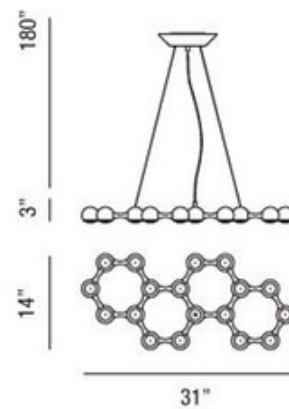

BRAND

Eurofase

DESCRIPTION

Micro 18 Light LED Multi Pendant with in Chrome finish includes eighteen 2 watt LED lamps totaling 36 watts. 14 inches wide x 31.5 inches long x 3 inches high. Includes 180 inch cord. Also available in a single pendant and other multi pendant versions.

| | |
|----------------------|----------------------|
| SHADE COLOR | N/A |
| BODY FINISH | Chrome |
| WATTAGE | 36W |
| DIMMER | Dimmable |
| DIMENSIONS | 31.5"L x 14"W x 3"H |
| BULB INCLUDED | |
| LAMP | 18 x LED/2W/120V LED |