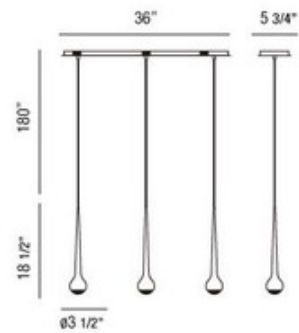

BRAND

Eurofase

DESCRIPTION

Micro 3 Light LED Linear Pendant in Chrome finish includes three 2 watt LED lamps. 5.75 inches wide x 36 inches long x 18.5 inches high. Includes 180 inch cord. Also available in a single pendant and other multi pendant versions.

SHADE COLOR	N/A
BODY FINISH	Chrome
WATTAGE	6W
DIMMER	Dimmable
DIMENSIONS	36"L x 5.75"W x 18.5"H
BULB INCLUDED	
LAMP	3 x LED/2W/120V LED

SPEC # EUF74508

COMPANY	PROJECT	FIXTURE TYPE	APPROVED BY	DATE