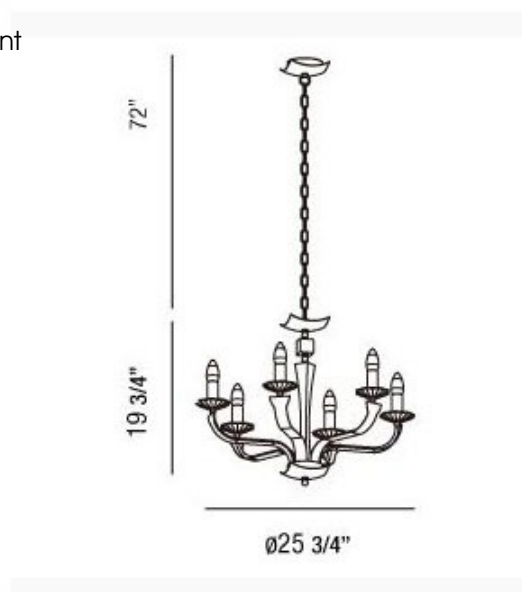

# Pella 6 Light Chandelier

**Description:**

Pella 6 Light Chandelier is available in Chrome finish with Black, White or Brown body and Crystal detail. Six 60 watt 120 volt B10 candelabra base incandescent lamps not included. 25.75 inch diameter x 19.75 inches high. Includes 72 inch chain. Also available in a 4 Light and 12 Light version.

Shown in: Chrome / Brown

**List Price:** \$890.00  
**Our Price:** \$712.00

**Shade Color:** Brown  
**Body Finish:** Chrome  
**Lamp:** 6 x B10/Candelabra (E12)/60W/120V Incandescent  
**Wattage:** 360W  
**Dimmer:** Incandescent  
**Dimensions:** 19.75"H x 25.75"W