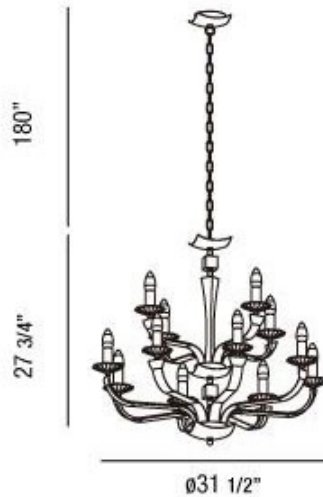

Pella 12 Light Chandelier

Description:

Pella 12 Light Chandelier is available in Chrome finish with Black, White or Brown body and Crystal detail. Twelve 60 watt 120 volt B10 candelabra base incandescent lamps not included. 31.5 inch diameter x 27.75 inches high. Includes 180 inch chain. Also available in a 6 Light and 4 Light version.

Shown in: Chrome / Black

List Price: \$1710.00
Our Price: \$1368.00

Shade Color: Black
Body Finish: Chrome
Lamp: 12 x B10/Candelabra (E12)/60W/120V Incandescent
Wattage: 720W
Dimmer: Incandescent
Dimensions: 27.75"H x 31.5"W