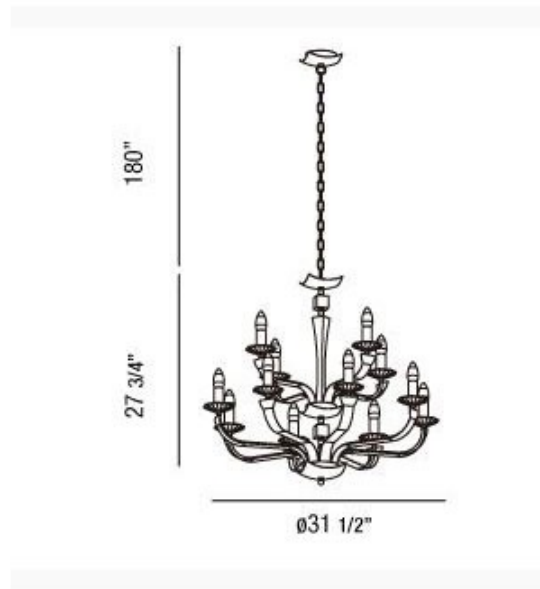

COMPANY

PROJECT

FIXTURE TYPE

APPROVED BY

DATE