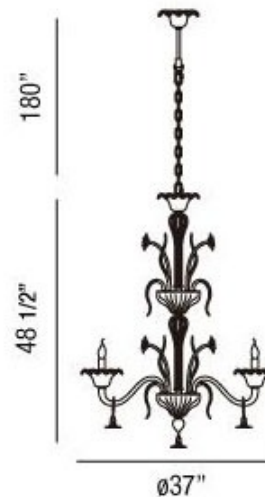

# Veronica 8 Light Chandelier

**Description:**

Veronica 8 Light Chandelier features milky glass in White. Eight 60 watt 120 volt B10 candelabra base incandescent lamps not included. 37 inch diameter x 48.5 inches high. Includes 180 inch cord. Also available in a multi tier 15 Light and 28 Light version.

Shown in: White

**List Price:** \$4750.00  
**Our Price:** \$3800.00

**Shade Color:** N/A  
**Body Finish:** White  
**Lamp:** 8 x B10/Candelabra (E12)/60W/120V Incandescent  
**Wattage:** 480W  
**Dimmer:** Incandescent  
**Dimensions:** 48.5"H x 37"W