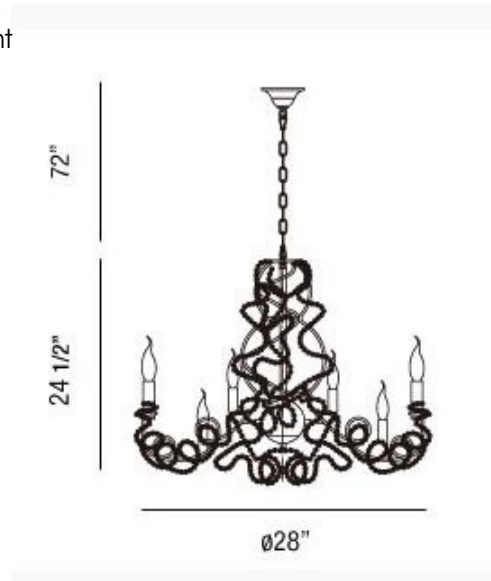

Fantasia 6 Light Chandelier

Description:

Fantasia 6 Light Chandelier features a White finish with draped clear crystals. Six 40 watt 120 volt B10 incandescent lamps not included. 28 inch diameter x 24.5 inches high. Includes 72 inch chain. Also available in a 3 Light, 8 Light and 18 Light version.

Shown in: White / Clear Crystal

List Price: \$1235.00
Our Price: \$988.00

Shade Color: Clear Crystal
Body Finish: White
Lamp: 6 x B10/Candelabra (E12)/40W/120V Incandescent
Wattage: 240W
Dimmer: Incandescent
Dimensions: 24.5"H x 28"W

Product Number: EU74543			
Company:		Fixture Type:	Date: Mar 19, 2018
Project:		Approved By:	

#0506SU-FANTSA6-2811-CLXX

Fax: (773) 883-6131

Phone: 866-954-4489

Address: 1718 W. Fullerton Ave. Chicago IL 60614