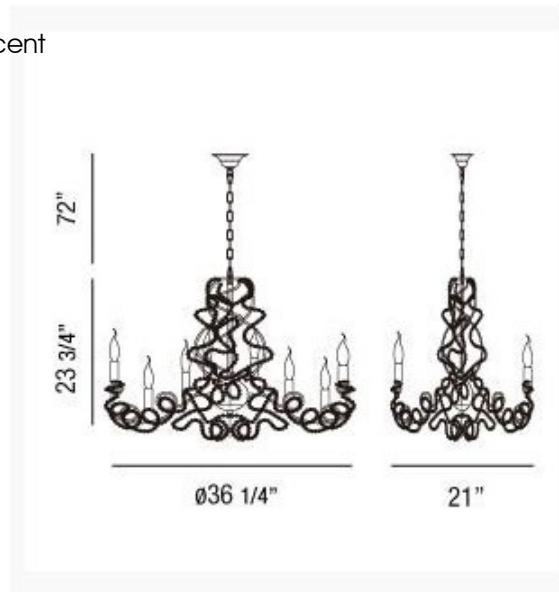

Fantasia 8 Light Chandelier

Description:

Fantasia 8 Light Chandelier features a White finish with draped clear crystals. Eight 40 watt 120 volt B10 incandescent lamps not included. 21 inches wide x 36.25 inches long x 23.75 inches high. Includes 72 inch chain. Also available in a 3 Light, 6 Light and 18 Light version.

Shown in: White / Clear Crystal

List Price: \$2245.00
Our Price: \$1796.00

Shade Color: Clear Crystal
Body Finish: White
Lamp: 8 x B10/Candelabra (E12)/40W/120V Incandescent
Wattage: 320W
Dimmer: Incandescent
Dimensions: 36.25"L x 23.75"H x 21"W