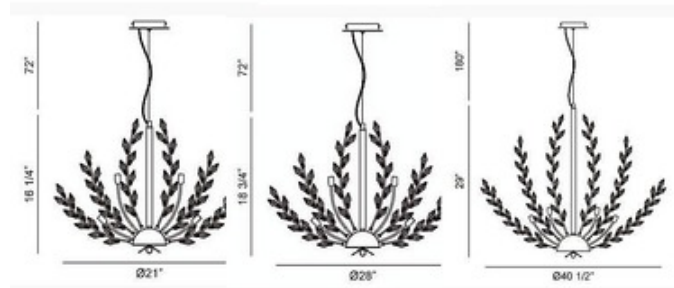

Filigree Pendant Chandelier

Description:

Filigree Chandelier features blossomed branches of clear faceted hand cut crystals supported on a Polished Chrome frame. Available in two sizes. Small includes 72 inch cord, large includes 180 inch cord.

Shown in: Chrome / Clear Crystal

List Price: \$810.00
Our Price: \$648.00

Shade Color: Clear Crystal
Body Finish: Chrome
Lamp: 3 x JCD/G9/40W/120V Halogen
Wattage: 120W
Dimmer: Incandescent
Dimensions: 16.25"H x 21"W