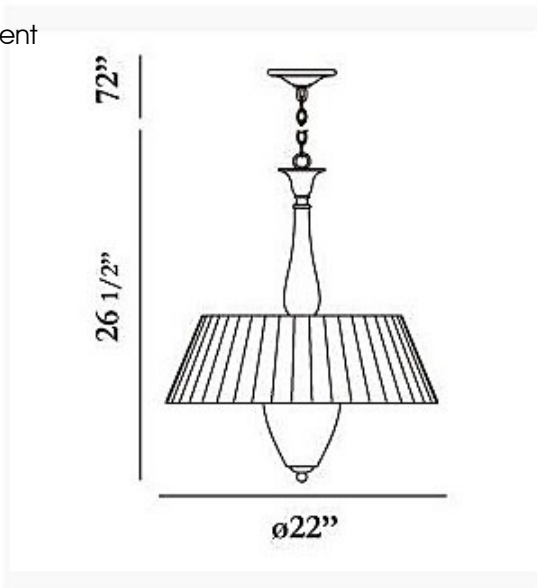

Nero Pendant

**Description:**

Nero Pendant features a Polished Nickel jar shape body with black metal trim and black fabric shades and clear crystal detail. Four 60 watt B10 candelabra base incandescent lamps not included. 22 inch diameter x 26.5 inches high. Includes 72 inch chain.

Shown in: Polished Nickel / Black / Black

List Price: \$525.00  
 Our Price: \$420.00

Shade Color: Black  
 Body Finish: Polished Nickel / Black  
 Lamp: 4 x B10/Candelabra (E12)/60W/120V Incandescent  
 Wattage: 240W  
 Dimmer: Incandescent  
 Dimensions: 26.5"H x 22"W x 22"D