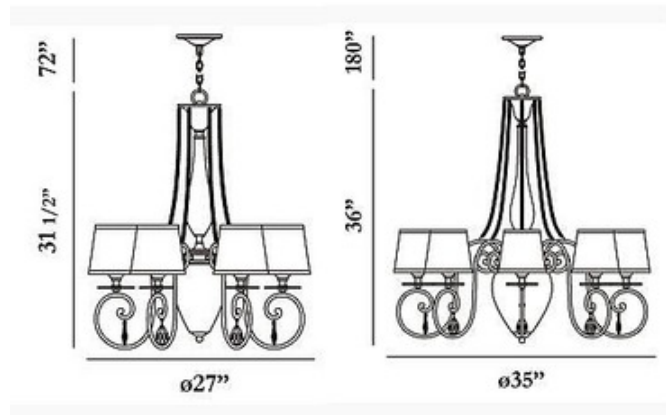

Nero Chandelier

Description:

Nero Chandelier features a Polished Nickel jar shape body with bent arms in Black with Black fabric shades and clear crystal detail. Available in two sizes. 6-Arm Nero is 27 inches in diameter x 31.5 inches high, includes a 72 inch chain, and requires six 60 watt B10 candelabra base incandescent lamps not included. 8-Arm Nero is 35 inches in diameter x 36 inches high, includes a 180 inch chain, and requires eight 60 watt B10 candelabra base incandescent lamps not included.

Shown in: Polished Nickel / Black / Black

List Price: \$910.00
 Our Price: \$728.00

Shade Color: Black
 Body Finish: Polished Nickel / Black
 Lamp: 6 x B10/Candelabra (E12)/60W/120V Incandescent
 Wattage: 360W
 Dimmer: Incandescent
 Dimensions: 31.5"H x 27"W x 27"D