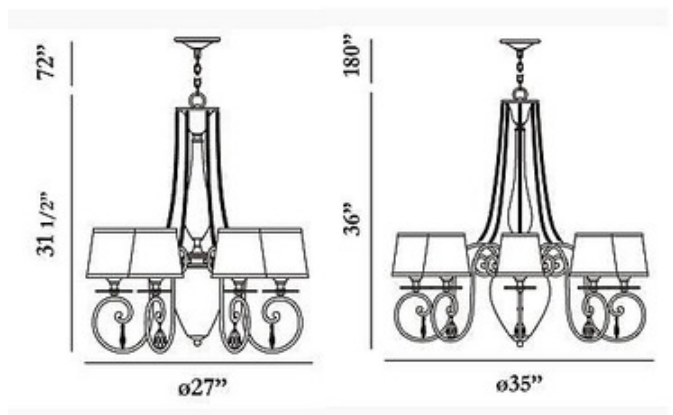

BRAND

Eurofase

DESCRIPTION

Nero Chandelier features a Polished Nickel jar shape body with bent arms in Black with Black fabric shades and clear crystal detail. Available in two sizes. 6-Arm Nero is 27 inches in diameter x 31.5 inches high, includes a 72 inch chain, and requires six 60 watt B10 candelabra base incandescent lamps not included. 8-Arm Nero is 35 inches in diameter x 36 inches high, includes a 180 inch chain, and requires eight 60 watt B10 candelabra base incandescent lamps not included.

SHADE COLOR	Black
BODY FINISH	Polished Nickel / Black
WATTAGE	360W
DIMMER	Standard 120V
DIMENSIONS	27"W x 31.5"H x 27"D
BULB NOT INCLUDED	
LAMP	6 x B10/Candelabra (E12)/60W/120V Incandescent

SPEC # EUF74610