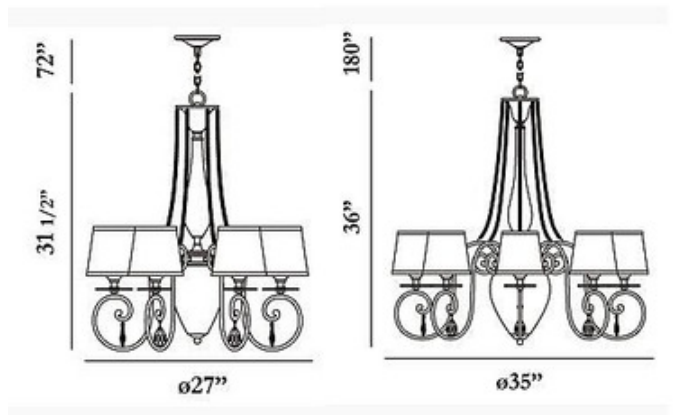

**BRAND**

Eurofase

**DESCRIPTION**

Nero Chandelier features a Polished Nickel jar shape body with bent arms in Black with Black fabric shades and clear crystal detail. Available in two sizes. 6-Arm Nero is 27 inches in diameter x 31.5 inches high, includes a 72 inch chain, and requires six 60 watt B10 candelabra base incandescent lamps not included. 8-Arm Nero is 35 inches in diameter x 36 inches high, includes a 180 inch chain, and requires eight 60 watt B10 candelabra base incandescent lamps not included.

<b>SHADE COLOR</b>	Black
<b>BODY FINISH</b>	Polished Nickel / Black
<b>WATTAGE</b>	360W
<b>DIMMER</b>	Standard 120V
<b>DIMENSIONS</b>	27"W x 31.5"H x 27"D
<b>BULB NOT INCLUDED</b>	
<b>LAMP</b>	6 x B10/Candelabra (E12)/60W/120V Incandescent