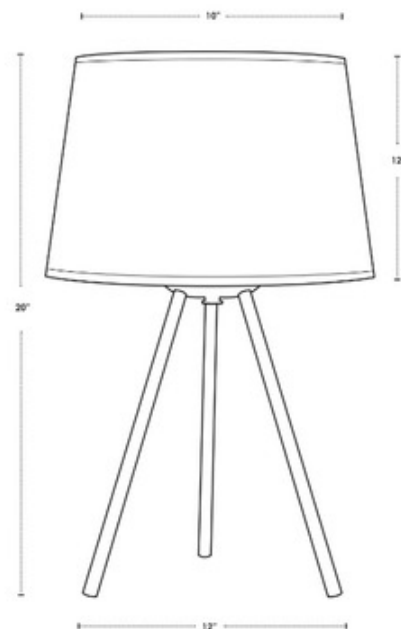

COMPANY	PROJECT	FIXTURE TYPE	APPROVED BY	DATE