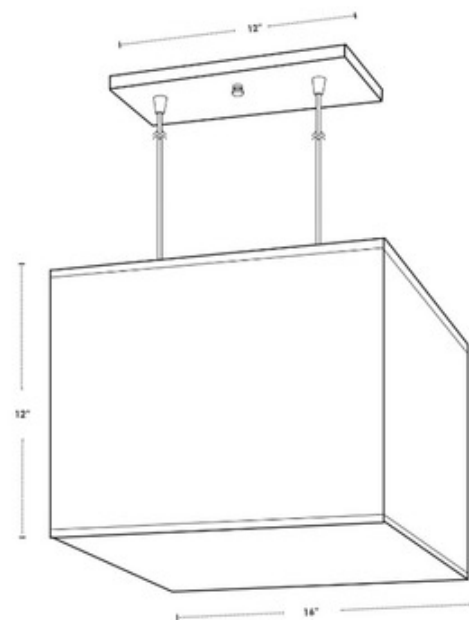

**BRAND**

Lights Up

**DESCRIPTION**

The Rex Square Large Pendant is a timeless piece with crisp clean corners, creating beautiful ambient light. Available in a variety of shade colors with a Brushed Nickel finish. 5 x 12 inch rectangle canopy. ETL and UL listed.

<b>SHADE COLOR</b>	White Linen
<b>BODY FINISH</b>	Brushed Nickel
<b>WATTAGE</b>	150W
<b>DIMMER</b>	Standard 120V
<b>DIMENSIONS</b>	16"W x 12"H
<b>BULB NOT INCLUDED</b>	
<b>LAMP</b>	2 x A19/Medium (E26)/75W/120V Incandescent 2 x A19/Medium (E26)/120V LED

*Technical Information*

**PRODUCT DIMENSIONS** Cable Length: Two 96" Sections

**SPEC #** LUP74646

COMPANY

PROJECT

FIXTURE TYPE

APPROVED BY

DATE