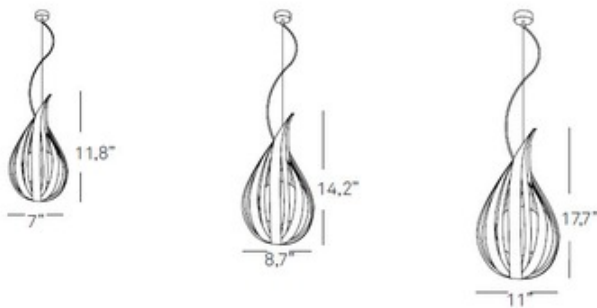

# Raindrop Pendant

**Designer:** Javier Herrero

**Description:**

Raindrop Pendant, designed by Javier Herrero, features a wood veneer structure in the shape of a teardrop with a round white inner globe. Veneer colors include Ivory White, Natural Beach, Natural Cherry, Pink, Orange, Red, or Yellow with Nickel canopy in small and large sizes. One 4 watt 120V JCD G9 base LED bulb is included. cUL listed. Small: 7 inch width x 11.8 inch height x 96 inch maximum length. Large: 8.7 inch width x 14.2 inch height x 96 inch maximum length.

Shown in: Nickel / Orange Wood

**List Price:** \$1097.50  
**Our Price:** \$878.00

**Shade Color:** Orange Wood  
**Body Finish:** Nickel  
**Lamp:** 1 x JCD/G9/4W/120V LED  
**Wattage:** 4W  
**Dimmer:** Incandescent  
**Dimensions:** 96"L x 14.2"H x 8.7"W