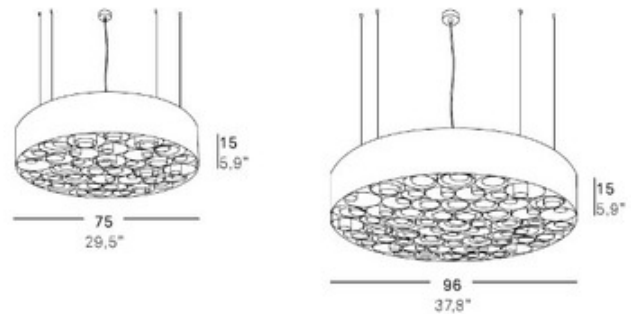

Spiro Fluorescent Pendant

Designer: Remedios Simon

Description:

Spiro Fluorescent Pendant, designed Remeios Simon, features an outer wood veneer shell in Black or White with concentric wood modules. Interior veneer colors include Ivory White, Beach, Blue, Cherry, Chocolate, Orange, Red, Turquoise, Pink, or Yellow with Nickel canopy. Available in two sizes. 24 watt, 120 volt T5 G5 base Fluorescent lamps are required, but not included. cUL listed. Small: 29.5 inch width x 5.9 inch height x 96 inch maximum length. Large: 37.8 inch width x 5.9 inch height x 96 inch maximum length.

Shown in: White / Cherry Wood

List Price: \$6625.00
Our Price: \$5300.00

Shade Color: Cherry Wood
Body Finish: White
Lamp: 4 x T5/G5/24W/120V Fluorescent
Wattage: 96W
Dimmer: Dimmable
Dimensions: 96"L x 5.9"H x 29.5"W