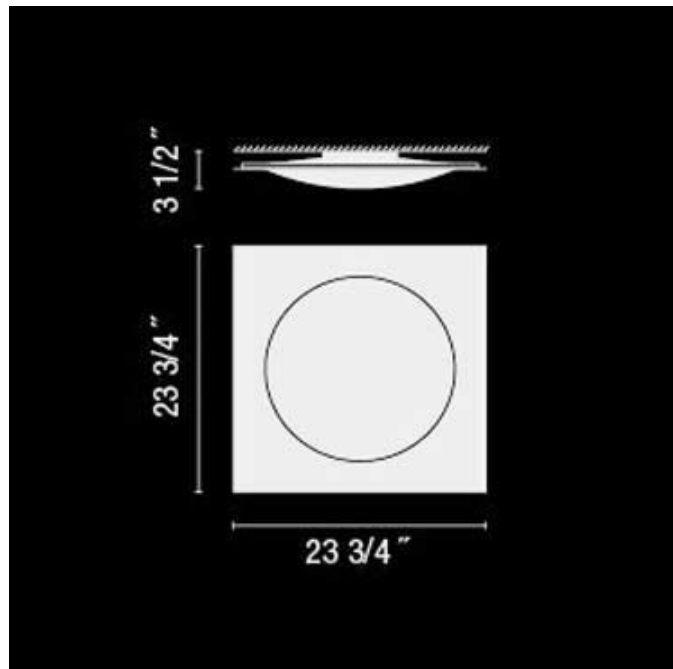

Quadra Ice Flat Ceiling Light

Designer: Prolif Diffusion Studio

Description:

Quadra Ice Flat Ceiling Light features a curved optical white glass center diffuser surrounded by flat glass with detailing in chrome finish. Three 40 watt 120 volt JCD type G9 halogen lamps are required, but not included. 23.75 inch width x 3.5 inch height. UL listed

Shown in: Chrome / White

List Price: \$967.50
Our Price: \$645.00

Shade Color: White
Body Finish: Chrome
Lamp: 3 x JCD/G9/40W/120V Halogen
Wattage: 120W
Dimmer: Incandescent
Dimensions: 3.5"H x 23.75"W x 23.75"D