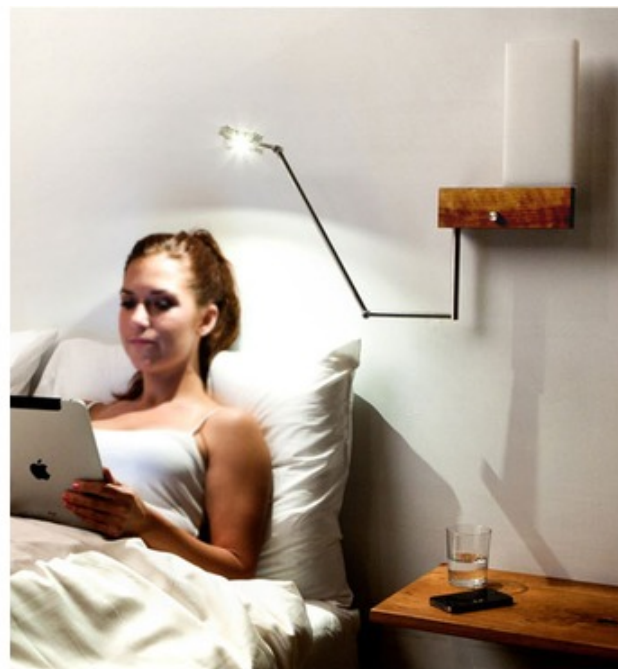

Product Number: CER74906			
Company:		Fixture Type:	Date: Apr 19, 2018
Project:		Approved By:	

Fax: (773) 883-6131

Phone: 866-954-4489

Address: 1718 W. Fullerton Ave. Chicago IL 60614

www.Lightology.com