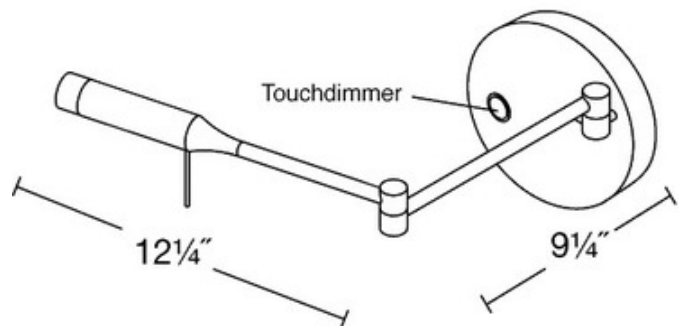

**BRAND**

Holtkoetter

**DESCRIPTION**

Cleo Right Swing Arm Wall Light features a Chrome or Satin Nickel finish. One 6 watt 12 volt LED module is included with an LED Touch Dimmer with Soft On which will turn the lamp on with a single touch and gradually brighten to full brightness. Soft delayed off will dim to 60 percent brightness and remain at that level to allow you time to exit the room before gradually turning itself off. 4.9 inch backplate width x 4.9 inch backplate height x 23 inch maximum depth.

<b>SHADE COLOR</b>	N/A
<b>BODY FINISH</b>	Hand Brushed Old Bronze
<b>WATTAGE</b>	6W
<b>DIMMER</b>	Included
<b>DIMENSIONS</b>	4.9"W x 4.9"H x 23"D
<b>INTEGRATED LED MODULE</b>	
<b>LAMP</b>	1 x LED/6W/12V LED

*Technical Information*

<b>LUMINOUS FLUX</b>	550 lumens
<b>LUMENS/WATT</b>	91.67
<b>LAMP COLOR</b>	3000K

**SPEC #** HLK74918

max. extension: 23"  
Backplate:  $\varnothing$  4<sup>7</sup>/<sub>8</sub>"

COMPANY