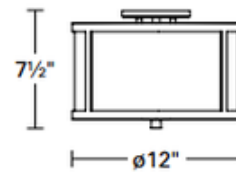

BRAND

DVI Lighting

DESCRIPTION

The Uptown Semi Flush Ceiling Light features an Opal glass diffuser with Oil Rubbed Bronze finish.

SHADE COLOR	Opal
BODY FINISH	Chrome
WATTAGE	216W
DIMMER	Standard 120V
DIMENSIONS	16"W x 7.5"H
BULB NOT INCLUDED	
LAMP	3 x A19/Medium (E26)/72W/120V Incandescent