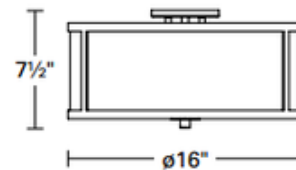

Product Number: DVI74919			
Company:		Fixture Type:	Date: Apr 25, 2018
Project:		Approved By:	

#0430CF-UPTOWN2-01611-OPCH

Fax: (773) 883-6131

Phone: 866-954-4489

Address: 1718 W. Fullerton Ave. Chicago IL 60614

www.Lightology.com