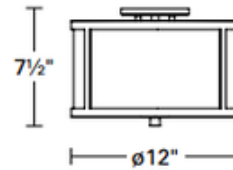

Product Number: DVI74919			
Company:		Fixture Type:	Date: Apr 25, 2018
Project:		Approved By:	

#0430CF-UPTOWN2-01611-OPCH

Fax: (773) 883-6131

Phone: 866-954-4489

Address: 1718 W. Fullerton Ave. Chicago IL 60614

www.Lightology.com