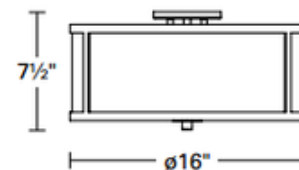

BRAND

DVI Lighting

DESCRIPTION

The Uptown Semi Flush Ceiling Light features an Opal glass diffuser with Oil Rubbed Bronze finish.

SHADE COLOR	Opal
BODY FINISH	Chrome
WATTAGE	216W
DIMMER	Standard 120V
DIMENSIONS	16"W x 7.5"H
BULB NOT INCLUDED	
LAMP	3 x A19/Medium (E26)/72W/120V Incandescent