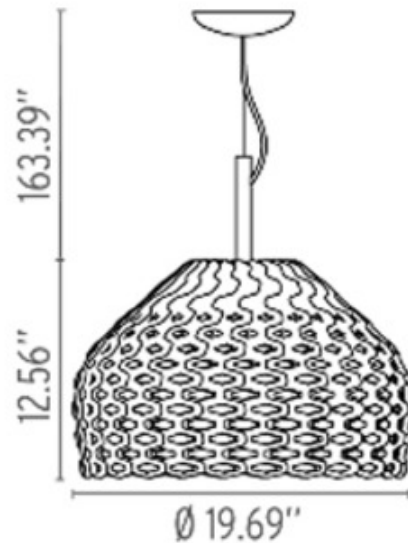

COMPANY

PROJECT

FIXTURE TYPE

APPROVED BY

DATE