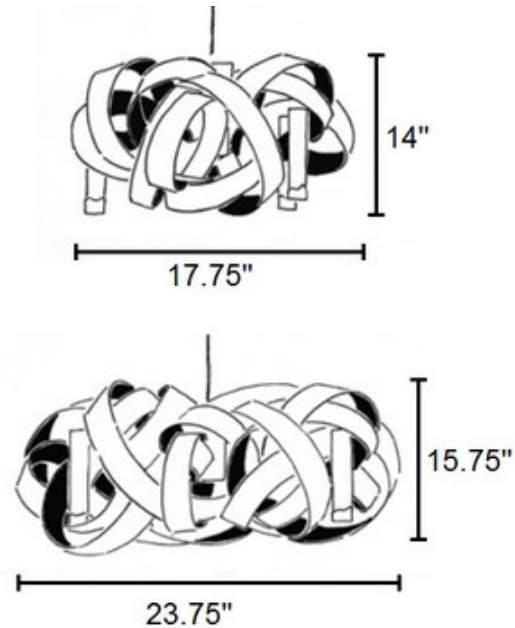

Montone Round Chandelier

Description:

The Montone Round Chandelier is a study in the graceful fluidity of manipulated steel. Artful ribbons of metal encircle the central light source. Available in two sizes in Stainless Steel, High Gloss, Total Brass, White, or High Gloss Black. 2 watt 120 volt G9 base LED bulbs are included. 3 light: 17.75 inch width x 14 inch height. 5 light: 23.75 inch width x 15.75 inch height. UL listed.

Shown in: High Gloss

List Price: CALL!
 Our Price: CALL!

Shade Color: N/A
 Body Finish: High Gloss
 Lamp: 3 x LED/2W/120V LED
 Wattage: 6W
 Dimmer: N/A
 Dimensions: 14"H x 17.75"W

Product Number: JMA75211			
Company:		Fixture Type:	Date: Mar 20, 2018
Project:		Approved By:	