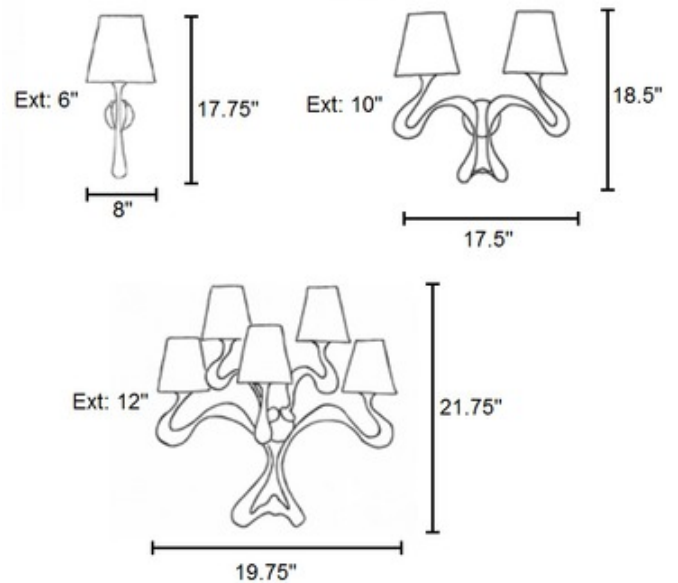

**BRAND**

Jacco Maris

**DESCRIPTION**

The Ode Wall Light features a Silver, Copper, or Black rope finish with Grape, Raspberry, Magenta, Chocolate, Bronze, Sand, Lead, Marine, Sea, Brick, or Anise velveteen shades. Available as a one, two, or five light fixture. 14 watt max 120 volt candelabra base compact fluorescent bulbs are required, but not included. 1 light: 8 inch width x 17.75 inch height x 6 inch depth. 2 light: 17.5 inch width x 18.5 inch height x 10 inch depth. 5 light: 19.75 inch width x 21.75 inch height x 12 inch depth. UL listed.

<b>SHADE COLOR</b>	Grape
<b>BODY FINISH</b>	Silver
<b>WATTAGE</b>	28W
<b>DIMMER</b>	N/A
<b>DIMENSIONS</b>	17.5"W x 18.5"H x 10"D
<b>BULB NOT INCLUDED</b>	
<b>LAMP</b>	2 x CF/Candelabra (E12)/14W/120V Compact Fluorescent