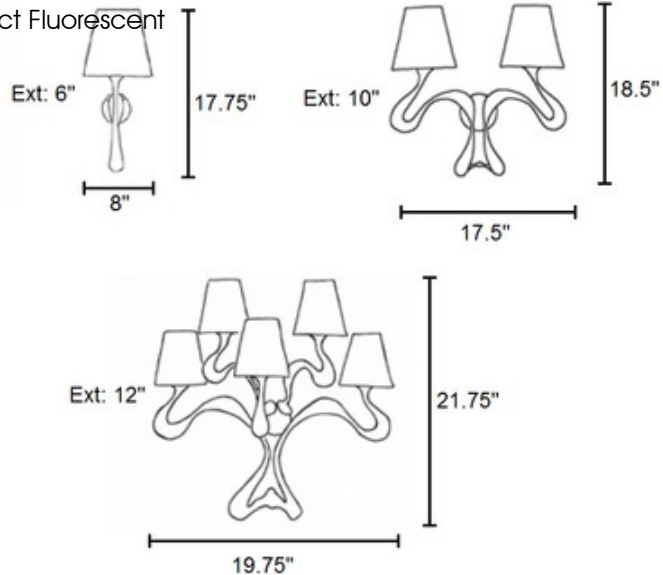

ODE Wall Light

**Description:**

The Ode Wall Light features a Silver, Copper, or Black rope finish with Grape, Raspberry, Magenta, Chocolate, Bronze, Sand, Lead, Marine, Sea, Brick, Anise, or White velveteen shades. Available as a one, two, or five light fixture. 14 watt max 120 volt candelabra base compact fluorescent bulbs are required, but not included. 1 light: 8 inch width x 17.75 inch height x 6 inch depth. 2 light: 17.5 inch width x 18.5 inch height x 10 inch depth. 5 light: 19.75 inch width x 21.75 inch height x 12 inch depth. UL listed.

Shown in: Silver / Grape

List Price: CALL!  
Our Price: CALL!

Shade Color: Grape  
Body Finish: Silver  
Lamp: 2 x CF/Candelabra (E12)/14W/120V Compact Fluorescent  
Wattage: 28W  
Dimmer: N/A  
Dimensions: 18.5"H x 17.5"W x 10"D