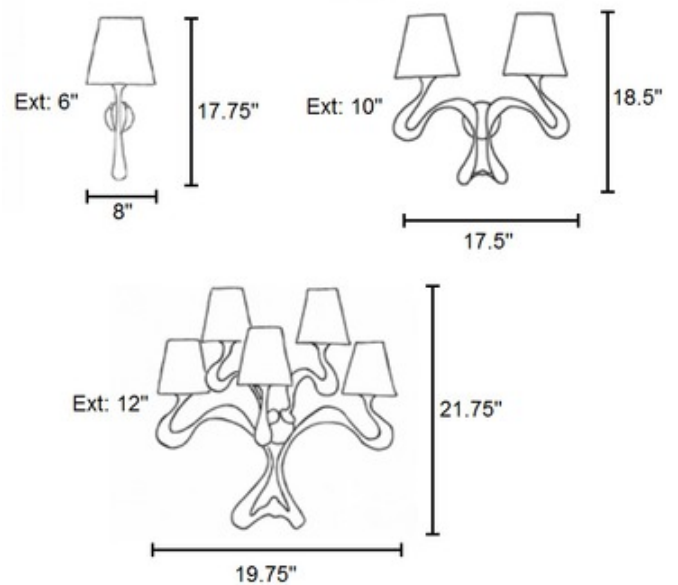

BRAND

Jacco Maris

DESCRIPTION

The Ode Wall Light features a Silver, Copper, or Black rope finish with Grape, Raspberry, Magenta, Chocolate, Bronze, Sand, Lead, Marine, Sea, Brick, or Anise velveteen shades. Available as a one, two, or five light fixture. 14 watt max 120 volt candelabra base compact fluorescent bulbs are required, but not included. 1 light: 8 inch width x 17.75 inch height x 6 inch depth. 2 light: 17.5 inch width x 18.5 inch height x 10 inch depth. 5 light: 19.75 inch width x 21.75 inch height x 12 inch depth. UL listed.

SHADE COLOR	Grape
BODY FINISH	Silver
WATTAGE	28W
DIMMER	N/A
DIMENSIONS	17.5"W x 18.5"H x 10"D
BULB NOT INCLUDED	
LAMP	2 x CF/Candelabra (E12)/14W/120V Compact Fluorescent

SPEC #

JMA75265

COMPANY

PROJECT

FIXTURE TYPE