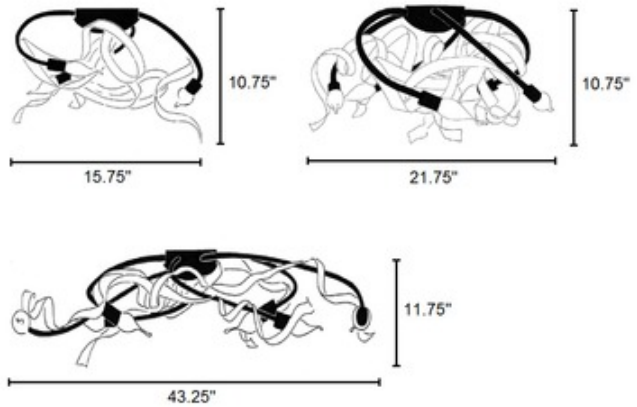

Ruban Plie Ceiling Light

Description:

Ruban Plie Ceiling Light features a High Gloss, Brass, Stainless Steel, Total High Gloss, Black, or White finish. Fixture available in a three, five, or six light version. 14 watt max 120 volt candelabra base compact fluorescent bulbs are required, but not included. 3light: 15.75 inch width x 10.75 inch height. 5 light: 21.75 inch width x 10.75 inch height. 6 light: 43.25 inch width x 11.75 inch height x 23.75 inch depth. UL listed.

Shown in: Total High Gloss

List Price: CALL!
Our Price: CALL!

Shade Color: N/A
Body Finish: Total High Gloss
Lamp: 3 x CF/Candelabra (E12)/14W/120V Compact Fluorescent
Wattage: 42W
Dimmer: Not Dimmable
Dimensions: 10.75"H x 15.75"W