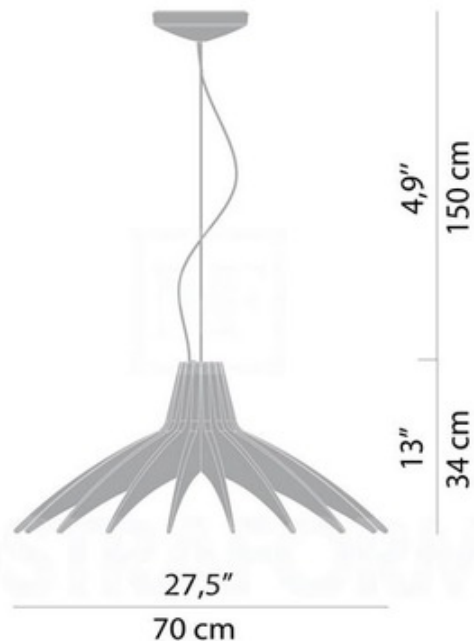

Agave Flower Pendant

Designer: Diego Rossi & Raffaele Tedesco

Description:

The Agave flower shape pendant features a clear polycarbonate body and injection molded transparent methacrylate ribs. Ceiling rose in White. Includes Red, Blue and Yellow filters to change the color of the light. One 26, 32 or 42 watt GX24q-3-4 compact fluorescent lamp not included. 27.5 inch diameter x 13 inches high x 59 inch suspension cord. The Agave collection also includes other shapes. cUL listed.

Shown in: White / Transparent

List Price: \$1320.02
Our Price: \$891.01

Shade Color: Transparent
Body Finish: White
Lamp: 1 x T4/GX24q-3/26W/120V Compact Fluorescent
Wattage: 26W
Dimmer: Not Dimmable
Dimensions: 13"H x 27.5"W