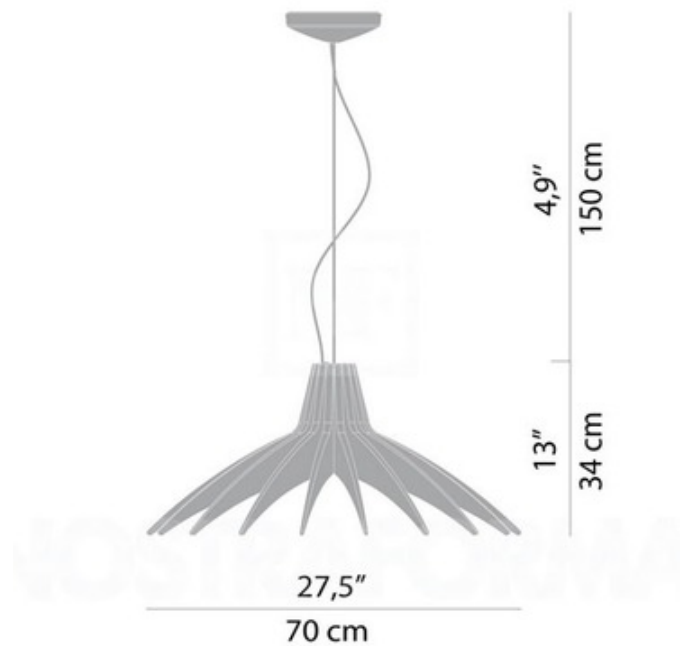

DESIGNER Diego Rossi & Raffaele Tedesco
BRAND Luceplan USA

DESCRIPTION

The Agave flower shape pendant features a clear polycarbonate body and injection molded transparent methacrylate ribs. Ceiling rose in White. Includes Red, Blue and Yellow filters to change the color of the light. One 26, 32 or 42 watt GX24q-3-4 compact fluorescent lamp not included. 27.5 inch diameter x 13 inches high x 59 inch suspension cord. The Agave collection also includes other shapes. cUL listed.

SHADE COLOR	Transparent
BODY FINISH	White
WATTAGE	26W
DIMMER	Not Dimmable
DIMENSIONS	27.5"W x 13"H
BULB NOT INCLUDED	
LAMP	1 x T4/GX24q-3/26W/120V Compact Fluorescent
SPEC #	LPA75326

COMPANY	PROJECT	FIXTURE TYPE	APPROVED BY	DATE