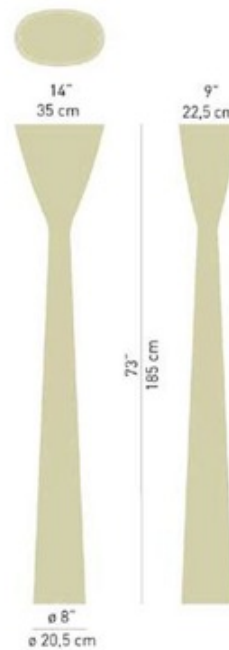

Carrara Floor Lamp

Designer: Alfredo Haberli

Description:

Carrara Floor Lamp is molded in a single body by expanded polyurethane painted White. Includes on-off foot control. Two 42 watt GX24q-4 compact fluorescent lamps not included. 14 inches wide x 9 inches deep x 73 inches high with an 8 inch diameter base. cUL listed.

Shown in: White

List Price: \$3466.71
Our Price: \$2340.03

Shade Color: N/A
Body Finish: White
Lamp: 2 x T4/GX24q-4/42W/120V Compact Fluorescent
Wattage: 84W
Dimmer: Not Dimmable
Dimensions: 73"H x 14"W x 9"D